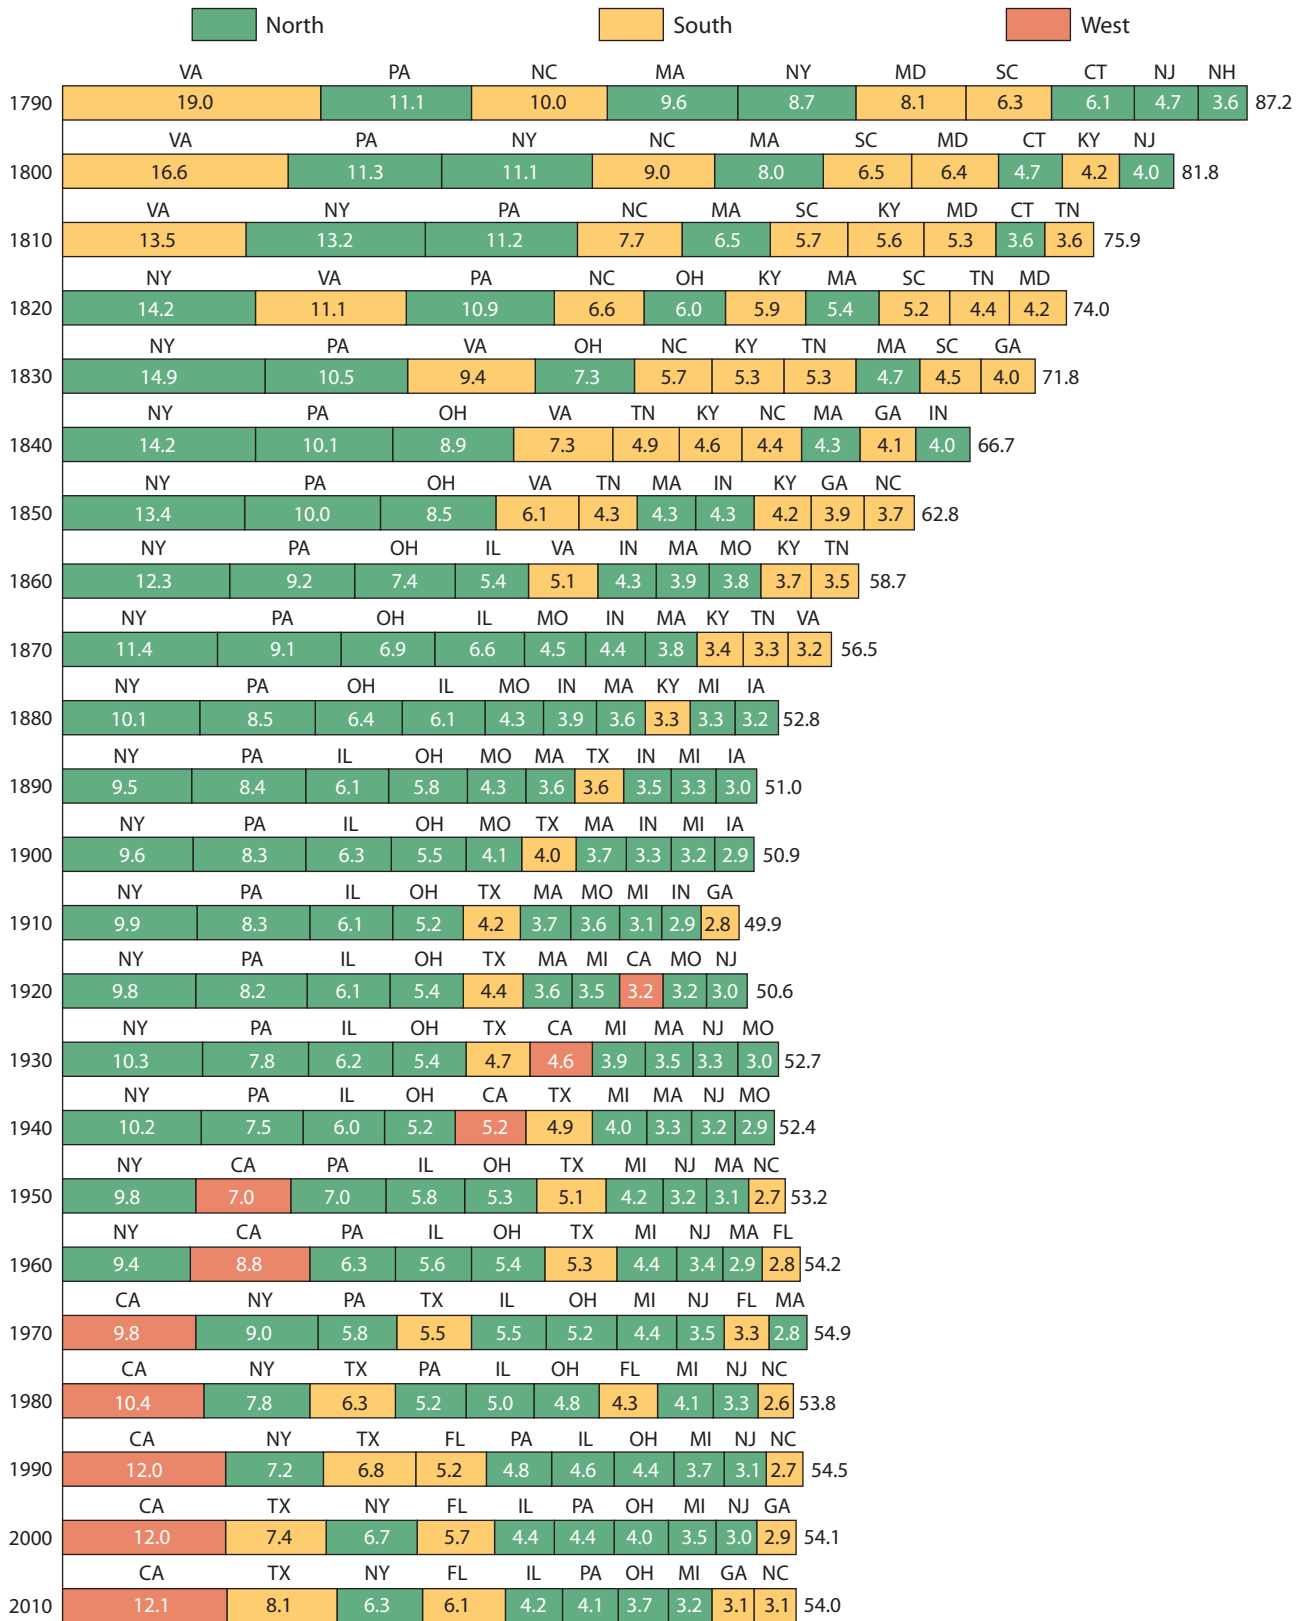

Figure 1-7.

Percentage of the Population in Each of the Ten States with Largest Population for the United States: 1790 to 2010

Sources: U.S. Census Bureau, decennial census publications. See www.demographicchartbook.com, References.