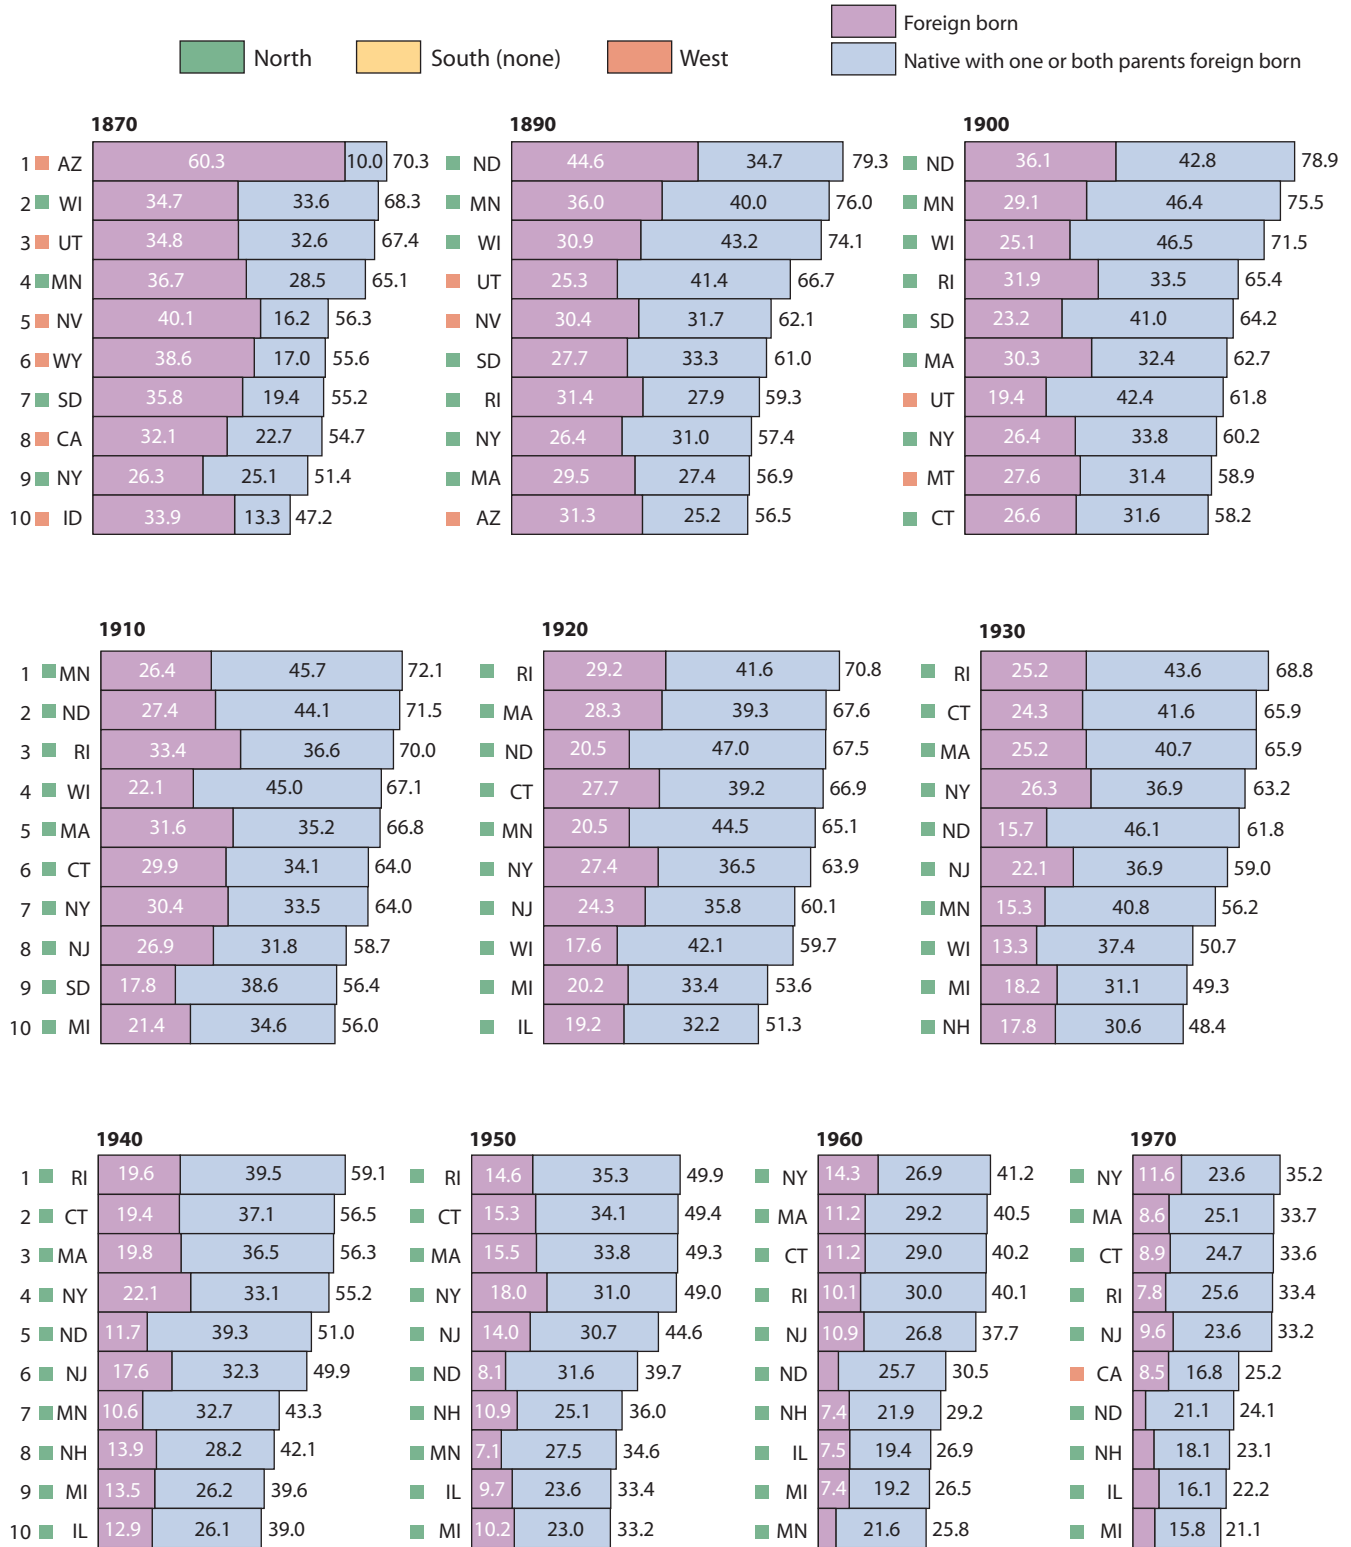

Figure 14-2.

Ten States with the Highest Percentage of White Population of Foreign Stock for the United States: 1870 and 1890 to 1970

Percentages not shown on figure:

Foreign born

1960, ND (4.8), MN (4.2)

1970, ND (3.0), NH (5.0), IL (6.2), MI (5.2)

Sources: U.S. Census Bureau, decennial census publications. See www.demographicchartbook.com, References.

Copyright © 2010 by Campbell Gibson. Graphics may be copied for personal use or for educational purposes, but may not be sold.